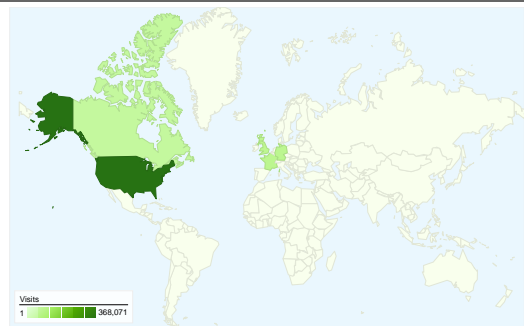

**Site Usage**

**1,004,192** Visits

**77.00%** Bounce Rate

**1,480,605** Pageviews

**00:01:46** Avg. Time on Site

**1.47** Pages/Visit

**43.33%** % New Visits

**Visitors Overview**

**Visitors**  
**435,298**

**Map Overlay**

**Traffic Sources Overview**

- **Referring Sites**  
360,657.00 (35.92%)
- **Direct Traffic**  
283,844.00 (28.27%)
- **Search Engines**  
177,396.00 (17.67%)
- **Other**  
182,295 (18.15%)

All traffic sources sent a total of 1,004,192 visits

-  28.27% Direct Traffic
-  35.92% Referring Sites
-  17.67% Search Engines

- **Referring Sites**  
360,657.00 (35.92%)
- **Direct Traffic**  
283,844.00 (28.27%)
- **Search Engines**  
177,396.00 (17.67%)
- **Other**  
182,295 (18.15%)

## Top Traffic Sources

Sources	Visits	% visits
(direct) ((none))	283,844	28.27%
twitterfeed (twitter)	182,003	18.12%
google (organic)	170,215	16.95%
djpremierblog.blogspot.com	100,283	9.99%
facebook.com (referral)	36,401	3.62%