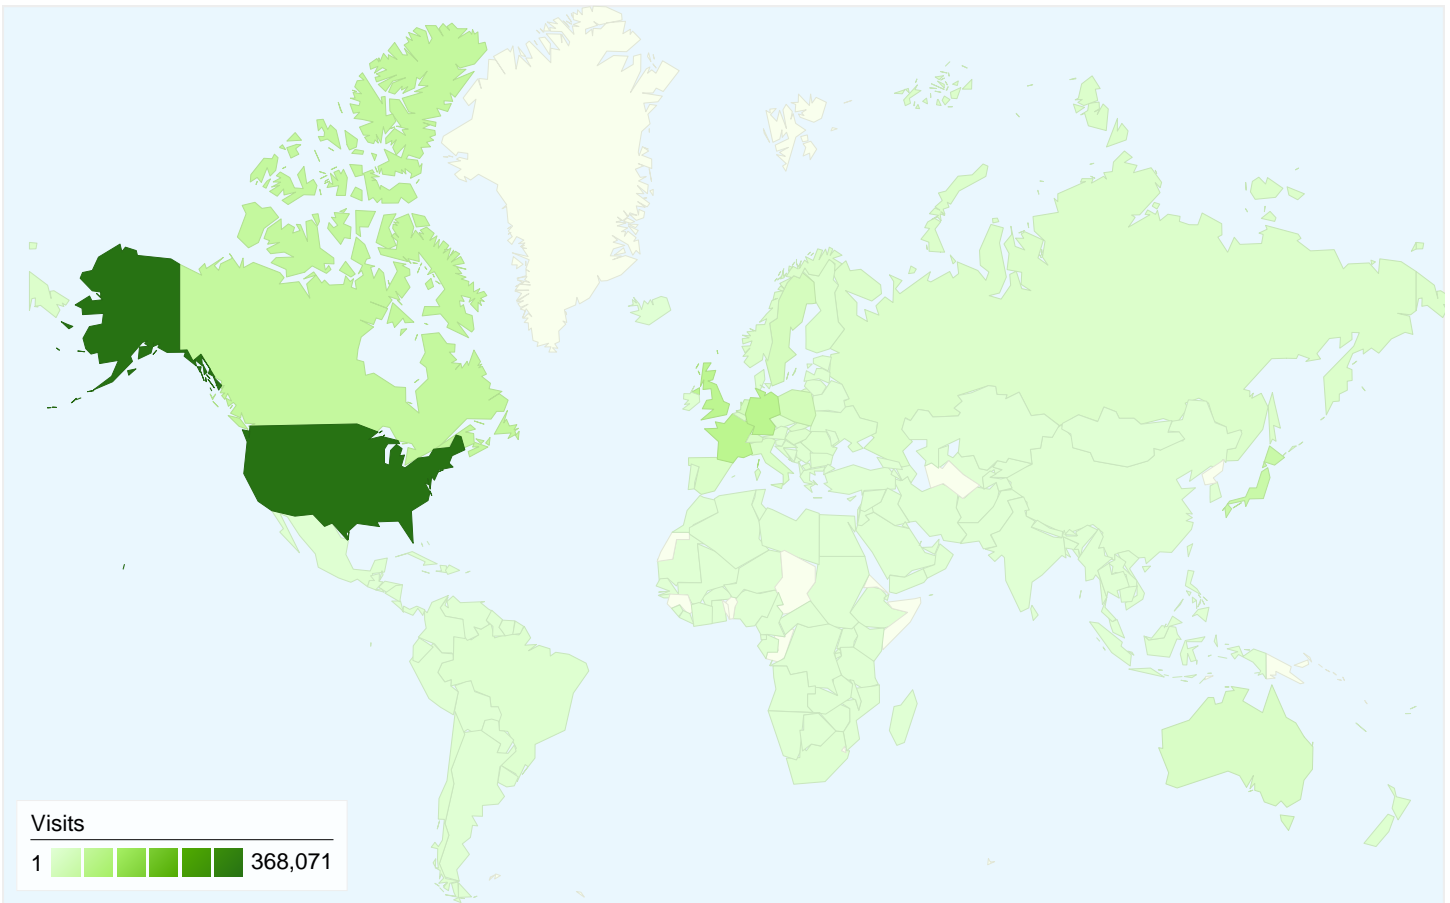

1,004,192 visits came from 202 countries/territories

Site Usage						
Visits	Pages/Visit	Avg. Time on Site	% New Visits	Bounce Rate		
1,004,192 % of Site Total: 100.00%	1.47 Site Avg: 1.47 (0.00%)	00:01:46 Site Avg: 00:01:46 (0.00%)	43.41% Site Avg: 43.33% (0.18%)	77.00% Site Avg: 77.00% (0.00%)		
Country/Territory	Visits	Pages/Visit	Avg. Time on Site	% New Visits	Bounce Rate	
United States	368,071	1.46	00:01:44	49.73%	77.25%	
France	75,140	1.45	00:01:34	36.22%	78.88%	
Germany	74,913	1.52	00:02:03	37.46%	74.89%	
United Kingdom	73,217	1.45	00:01:39	46.18%	76.89%	
Canada	58,688	1.46	00:01:37	46.32%	77.81%	
Japan	47,959	1.46	00:01:25	37.66%	79.90%	
Poland	28,430	1.42	00:01:32	31.75%	78.20%	
Netherlands	27,035	1.54	00:01:56	38.29%	74.73%	
Sweden	23,962	1.48	00:01:47	37.47%	76.33%