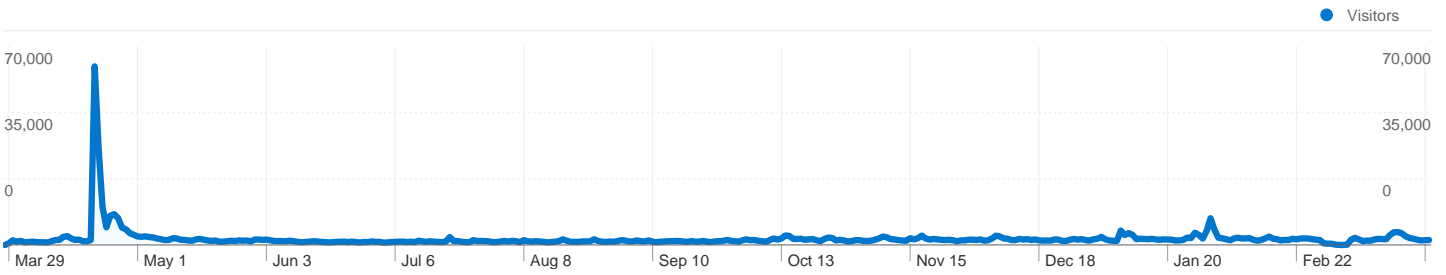

**Site Usage**

**1,004,192** Visits

**77.00%** Bounce Rate

**1,480,605** Pageviews

**00:01:46** Avg. Time on Site

**1.47** Pages/Visit

**43.33%** % New Visits

**Visitors Overview**

**Visitors**  
**435,298**

**Map Overlay**

**Traffic Sources Overview**

- **Referring Sites**  
360,657.00 (35.92%)
- **Direct Traffic**  
283,844.00 (28.27%)
- **Search Engines**  
177,396.00 (17.67%)
- **Other**  
182,295 (18.15%)

**435,298 people visited this site**

**1,004,192** Visits

**435,298** Absolute Unique Visitors

**1,480,605** Pageviews

**1.47** Average Pageviews

**00:01:46** Time on Site

**77.00%** Bounce Rate

**43.33%** New Visits

All traffic sources sent a total of 1,004,192 visits

-  28.27% Direct Traffic
-  35.92% Referring Sites
-  17.67% Search Engines

- **Referring Sites**  
360,657.00 (35.92%)
- **Direct Traffic**  
283,844.00 (28.27%)
- **Search Engines**  
177,396.00 (17.67%)
- **Other**  
182,295 (18.15%)