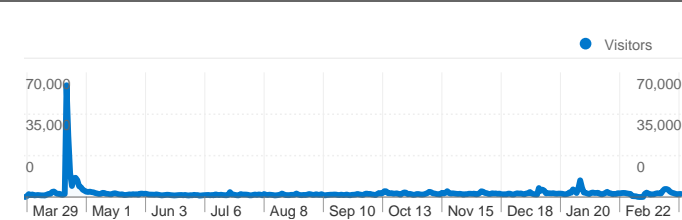

**Site Usage**

**1,004,192** Visits

**77.00%** Bounce Rate

**1,480,605** Pageviews

**00:01:46** Avg. Time on Site

**1.47** Pages/Visit

**43.33%** % New Visits

**Visitors Overview**

**Visitors**  
**435,298**

**Map Overlay**

**Traffic Sources Overview**

- **Referring Sites**  
360,657.00 (35.92%)
- **Direct Traffic**  
283,844.00 (28.27%)
- **Search Engines**  
177,396.00 (17.67%)
- **Other**  
182,295 (18.15%)

**435,298 people visited this site**

**1,004,192** Visits

**435,298** Absolute Unique Visitors

**1,480,605** Pageviews

**1.47** Average Pageviews

**00:01:46** Time on Site

**77.00%** Bounce Rate

**43.33%** New Visits

All traffic sources sent a total of 1,004,192 visits

-  28.27% Direct Traffic
-  35.92% Referring Sites
-  17.67% Search Engines

- **Referring Sites**  
360,657.00 (35.92%)
- **Direct Traffic**  
283,844.00 (28.27%)
- **Search Engines**  
177,396.00 (17.67%)
- **Other**  
182,295 (18.15%)