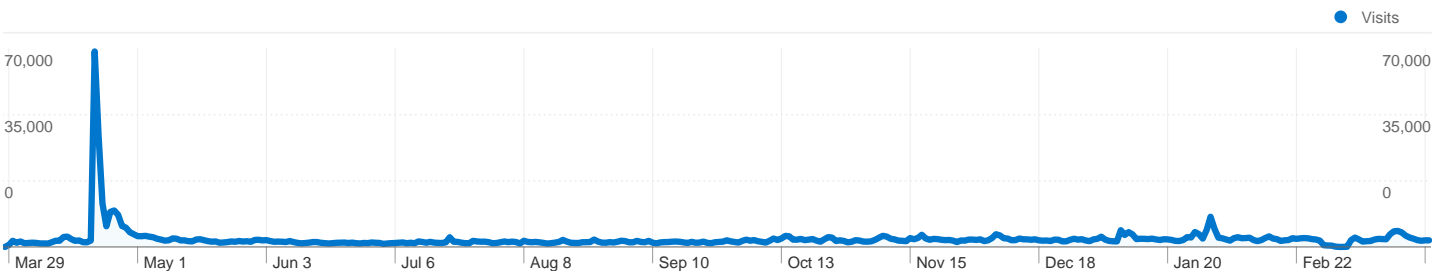

**Site Usage**

**1,004,192** Visits

**77.00%** Bounce Rate

**1,480,605** Pageviews

**00:01:46** Avg. Time on Site

**1.47** Pages/Visit

**43.33%** % New Visits

**Visitors Overview**

**435,298 people visited this site**

**1,004,192** Visits

**435,298** Absolute Unique Visitors

**1,480,605** Pageviews

**1.47** Average Pageviews

**00:01:46** Time on Site

**77.00%** Bounce Rate

**43.33%** New Visits

All traffic sources sent a total of 1,004,192 visits

-  28.27% Direct Traffic
-  35.92% Referring Sites
-  17.67% Search Engines

- **Referring Sites**  
360,657.00 (35.92%)
- **Direct Traffic**  
283,844.00 (28.27%)
- **Search Engines**  
177,396.00 (17.67%)
- **Other**  
182,295 (18.15%)